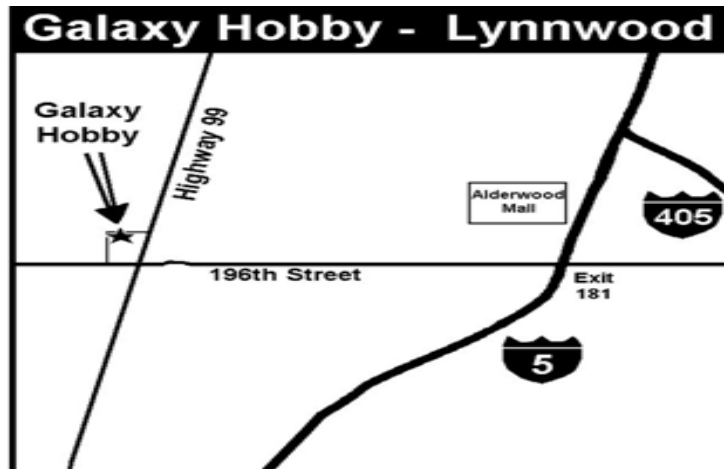

AUGUST			
2	Anacortes Meeting	Mt Vernon PUD Bldg	7:00 pm
5	NWRCSM Meeting	Galaxy Hobby	7:00 pm
8	Fun Float	Bellevue Park	12-4 pm
14	Crawdad Festival	Tualatin OR	9am-9pm
21	Foss Cup	Bellevue Park	9:00 am
SEPTEMBER			
2	NWRCSM Meeting	Galaxy Hobby	7:00 pm
5	Fun Float *	Bellevue Park	Noon
6	Anacortes Meeting	Mt Vernon PUD Bldg	7:00 pm
18	Fall Fisherman's Festival	Fisherman's Terminal	11 am-Dusk
OCTOBER			
7	NWRCSM Meeting	Galaxy Hobby	7:00 pm
10	Fun Float	Bellevue Park	12-4 pm
11	Anacortes Meeting	Mt Vernon PUD Bldg	7:00 pm
NOVEMBER			
1	Anacortes Meeting	Mt Vernon PUD Bldg	7:00 pm
4	NWRCSM Meeting	Galaxy Hobby	7:00 pm
7	Fun Float	CWB Lake Union	12-4 pm
11-13	Pacific Marine Expo	Quest Field	
DECEMBER			
2	December Dinner Meeting	TBD	7:00 pm
5	Fun Float	CWB Lake Union	12-4 pm
6	Anacortes Meeting	Mt Vernon PUD Bldg	7:00 pm

NOTES	
Contact	
SM	
NWRCSM Contact - Allan Wing 425-788-6647	
* Springer class event	
TBD -	

Radio Channels/Frequency					
Ch#	Mhz	Ch#	Mhz		Mhz
61	75.410	71	75.610	81	75.810
62	75.430	72	75.630	82	75.830
63	75.450	73	75.650	83	75.850
64	75.470	74	75.670	84	75.870
65	75.490	75	75.690	85	75.890
66	75.510	76	75.710	86	75.910
67	75.530	77	75.730	87	75.930
68	75.550	78	75.750	88	75.950
69	75.570	79	75.770	89	75.970
70	75.590	80	75.790	90	75.990